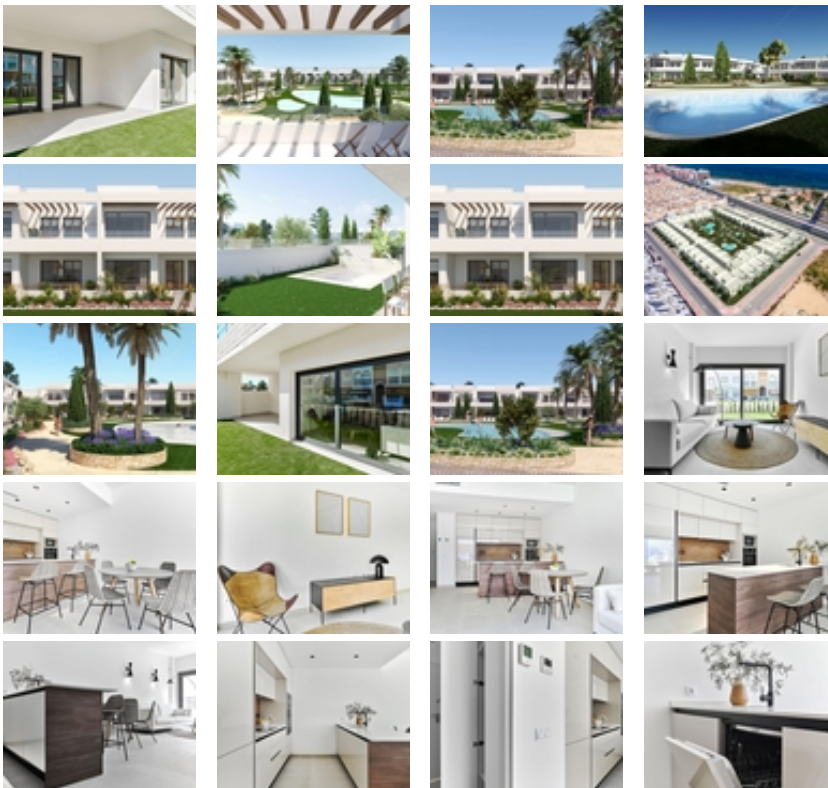

Ref. N:N6055/7515

€ 285 000

- Bedrooms: 2
- Bathrooms : 2
- S: 98m²
- Land: 55m²
- Design and Interior
 - built-in wardrobes
- Territory
 - Community Garden
 - Public swimming pool
- Distance
 - Beach:250 m. m.

DESIGN BUNGALOW BY THE SEA~ ~ Residential in a newly developed area just 250m from the sea. Excellent location very close to the urban center of Torrevieja and surrounded by services, shops and restaurants. The Torrevieja General Hospital and the marina are also nearby.~ ~ Excellent residential with a beautiful garden, swimming pool and fitness area. Enjoy this complete, modern, and charming bungalow with a minimalist design.~