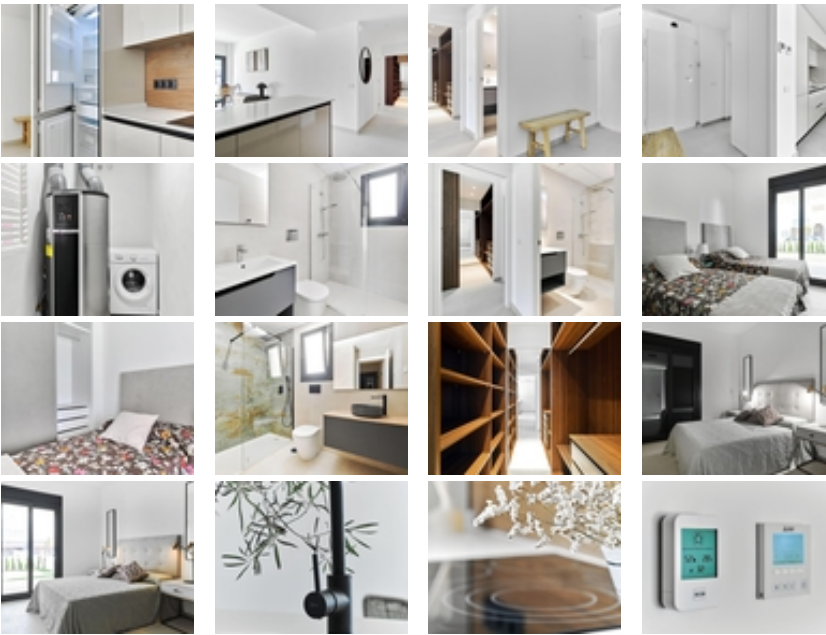

Ref. N:N6055/7515

€ 285 000

- Bedrooms: 2
- Bathrooms : 2
- S: 98m²
- Land: 55m²
- Design and Interior
 - built-in wardrobes
- Territory
 - Community Garden
 - Public swimming pool
- Distance
 - Beach:250 m. m.

DESIGN BUNGALOW BY THE SEA~ ~ Residential in a newly developed area just 250m from the sea. Excellent location very close to the urban center of Torrevieja and surrounded by services, shops and restaurants. The Torrevieja General Hospital and the marina are also nearby.~ ~ Excellent residential with a beautiful garden, swimming pool and fitness area. Enjoy this complete, modern, and charming bungalow with a minimalist design.~