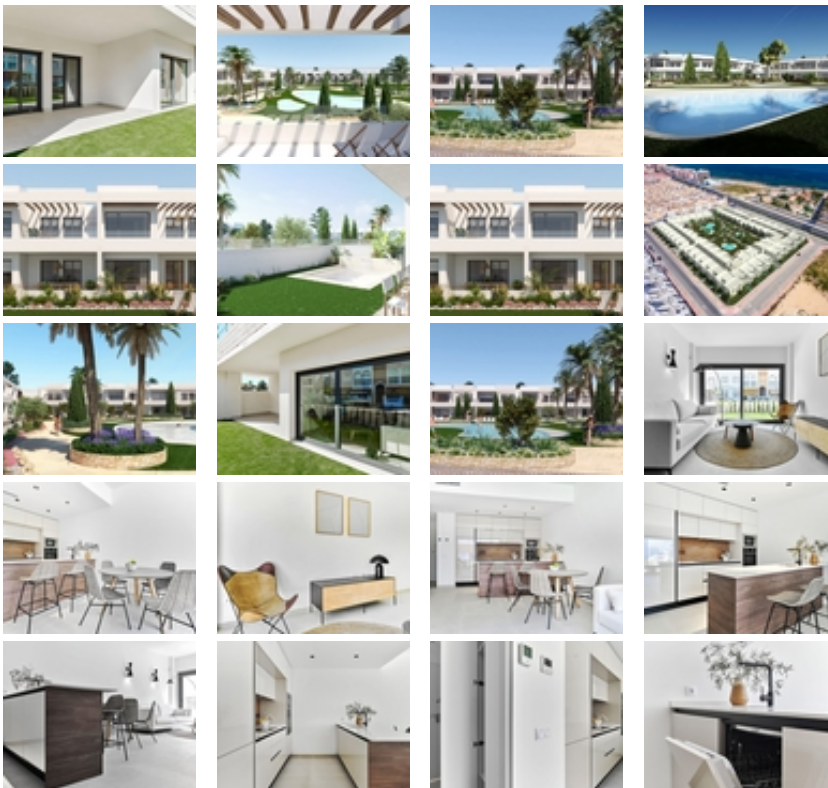

Ref. N:N6055/7515

**€ 285 000**

- Bedrooms: 2
- Bathrooms : 2
- S: 98m<sup>2</sup>
- Land: 55m<sup>2</sup>
- Design and Interior
  - built-in wardrobes
- Territory
  - Community Garden
  - Public swimming pool
- Distance
  - Beach:250 m. m.

DESIGN BUNGALOW BY THE SEA~ ~ Residential in a newly developed area just 250m from the sea. Excellent location very close to the urban center of Torrevieja and surrounded by services, shops and restaurants. The Torrevieja General Hospital and the marina are also nearby.~ ~ Excellent residential with a beautiful garden, swimming pool and fitness area. Enjoy this complete, modern, and charming bungalow with a minimalist design.~