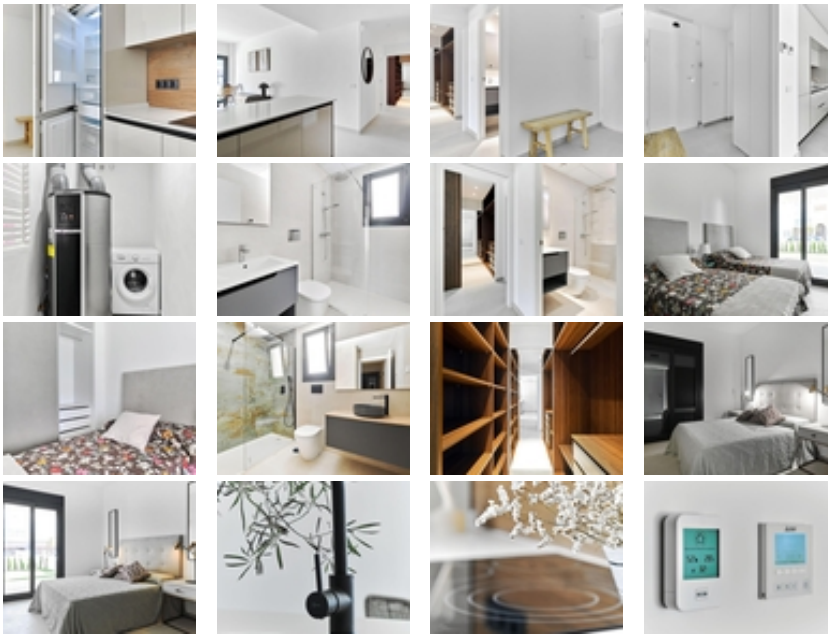

Ref. N:N6055/7515

**€ 285 000**

- Bedrooms: 2
- Bathrooms : 2
- S: 98m<sup>2</sup>
- Land: 55m<sup>2</sup>
- Design and Interior
  - built-in wardrobes
- Territory
  - Community Garden
  - Public swimming pool
- Distance
  - Beach:250 m. m.

DESIGN BUNGALOW BY THE SEA~ ~ Residential in a newly developed area just 250m from the sea. Excellent location very close to the urban center of Torrevieja and surrounded by services, shops and restaurants. The Torrevieja General Hospital and the marina are also nearby.~ ~ Excellent residential with a beautiful garden, swimming pool and fitness area. Enjoy this complete, modern, and charming bungalow with a minimalist design.~