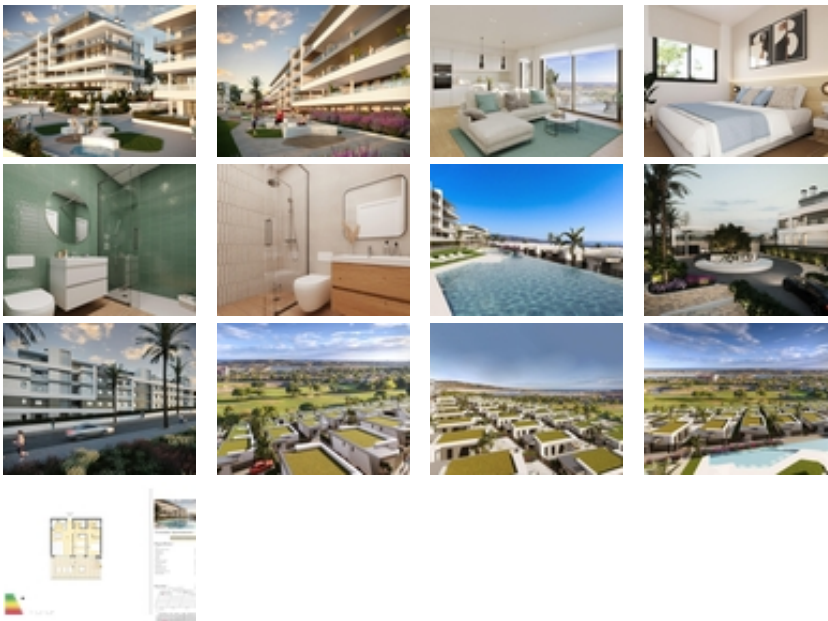

NEW BUILD RESIDENTIAL COMPLEX  
NEAR MUTXAMEL

+34 966 932 436

+34 622 222 939

Ramon Gallud, 171, Torrevieja 03182

<http://www.talmarproperty.com/>

Ref. N:N7814/7515

**€ 282 000**

- Bedrooms: 2
- Bathrooms : 2
- S: 71m<sup>2</sup>
- Design and Interior
  - built-in wardrobes
- Layout and decoration
  - Storage room
- Territory
  - Elevator
  - Community Garden
  - Public swimming pool
- Distance
  - Beach:6 km. m.

NEW BUILD RESIDENTIAL COMPLEX NEAR MUTXAMEL~~Come and live in a complex in an area with a high quality of life, located on the Bonalba golf course with stunning sea views near Mutxamel, a short distance from the Alicante Airport, the city of Alicante and the beaches.~~Residential complex has 2 and 3 bedrooms apartments with large terraces, and 2, 3 and 4 bedrooms villas. A dream home where you will create the best memories of your life.~Exclusive homes