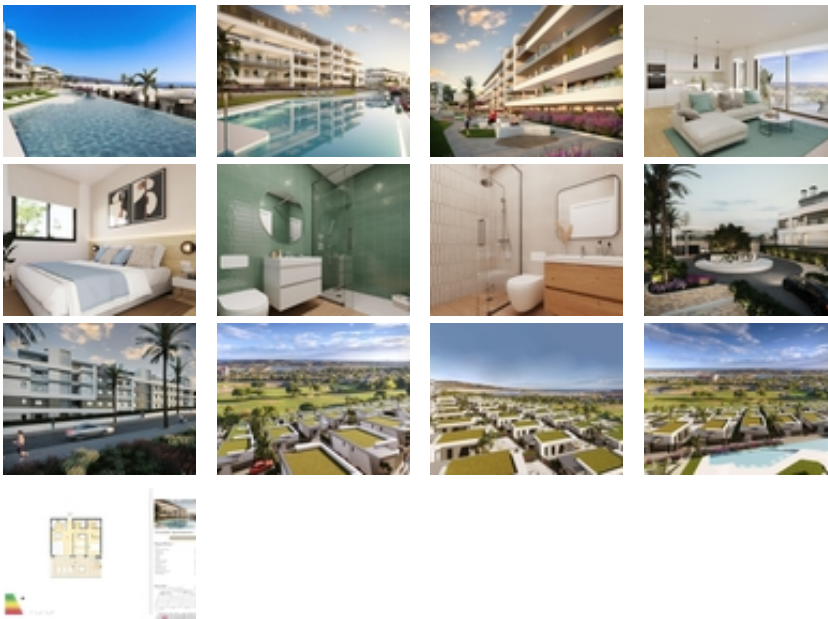

NEW BUILD RESIDENTIAL COMPLEX
NEAR MUTXAMEL

+34 966 932 436

+34 622 222 939

Ramon Gallud, 171, Torrevieja 03182

<http://www.talmarproperty.com/>

Ref. N:N7816/7515

€ 293 000

- Bedrooms: 2
- Bathrooms : 2
- S: 71m²
- Design and Interior
 - built-in wardrobes
- Layout and decoration
 - Storage room
- Territory
 - Elevator
 - Community Garden
 - Public swimming pool
- Distance
 - Beach:6 km. m.

NEW BUILD RESIDENTIAL COMPLEX NEAR MUTXAMEL~~Come and live in a complex in an area with a high quality of life, located on the Bonalba golf course with stunning sea views near Mutxamel, a short distance from the Alicante Airport, the city of Alicante and the beaches.~~Residential complex has 2 and 3 bedrooms apartments with large terraces, and 2, 3 and 4 bedrooms villas. A dream home where you will create the best memories of your life.~Exclusive homes