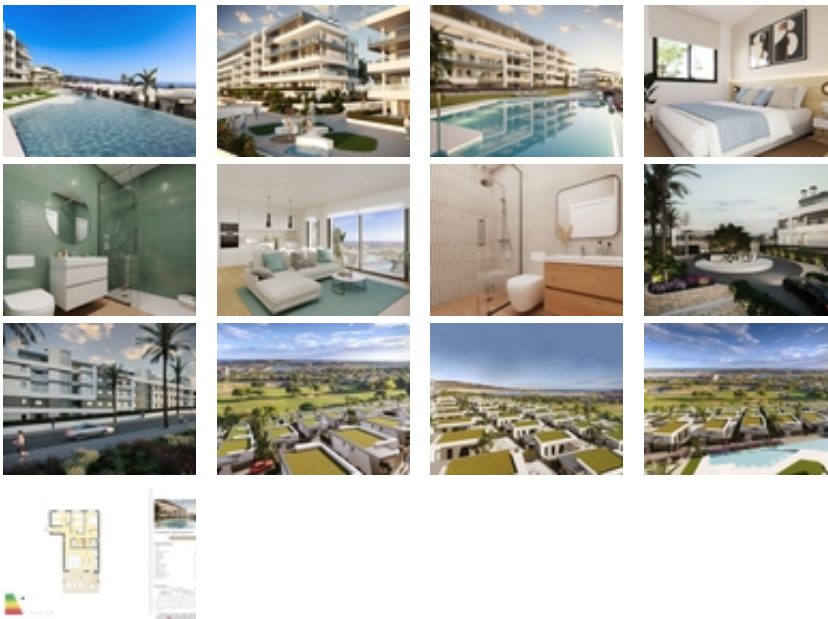

NEW BUILD RESIDENTIAL COMPLEX  
NEAR MUTXAMEL

+34 966 932 436

+34 622 222 939

Ramon Gallud, 171, Torrevieja 03182

<http://www.talmarproperty.com/>

Ref. N:N7817/7515

€ 343 300

- Bedrooms: 3
- Bathrooms : 2
- S: 92m<sup>2</sup>
- Design and Interior
  - built-in wardrobes
- Layout and decoration
  - Storage room
- Territory
  - Elevator
  - Community Garden
  - Public swimming pool
- Distance
  - Beach:6 km. m.

NEW BUILD RESIDENTIAL COMPLEX NEAR MUTXAMEL~~Come and live in a complex in an area with a high quality of life, located on the Bonalba golf course with stunning sea views near Mutxamel, a short distance from the Alicante Airport, the city of Alicante and the beaches..~~Residential complex has 2 and 3 bedrooms apartments with large terraces, and 2, 3 and 4 bedrooms villas. A dream home where you will create the best memories of your life.~Exclusive homes