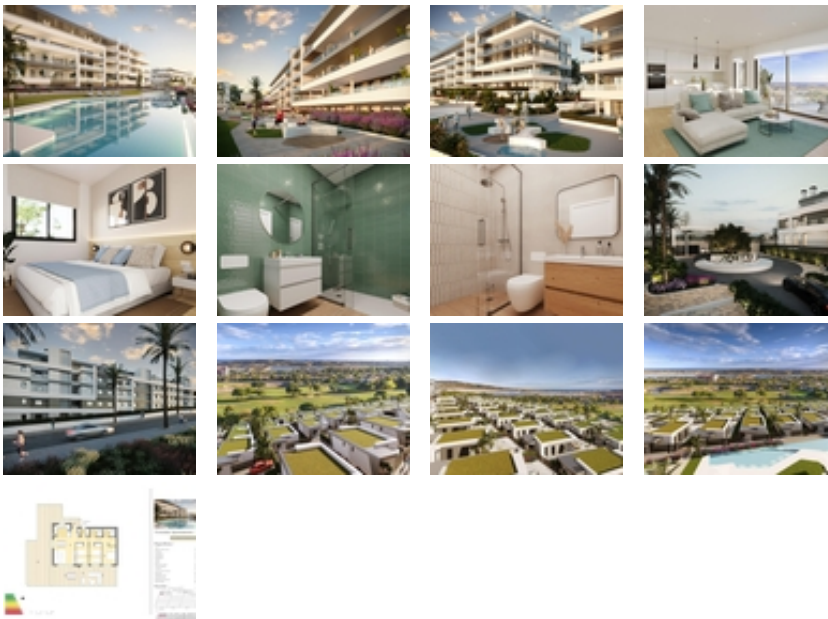

NEW BUILD RESIDENTIAL COMPLEX  
NEAR MUTXAMEL

+34 966 932 436

+34 622 222 939

Ramon Gallud, 171, Torrevieja 03182

<http://www.talmarproperty.com/>

Ref. N:N7819/7515

€ 437 000

- Bedrooms: 3
- Bathrooms : 2
- S: 97m<sup>2</sup>
- Design and Interior
  - built-in wardrobes
- Layout and decoration
  - Storage room
- Territory
  - Elevator
  - Community Garden
  - Public swimming pool
- Views
  - View to sea
- Distance
  - Beach:6 km. m.

NEW BUILD RESIDENTIAL COMPLEX NEAR MUTXAMEL~~Come and live in a complex in an area with a high quality of life, located on the Bonalba golf course with stunning sea views near Mutxamel, a short distance from the Alicante Airport, the city of Alicante and the beaches..~~Residential complex has 2 and 3 bedrooms apartments with large terraces, and 2, 3 and 4 bedrooms villas. A dream home where you will create the best memories of your life.~Exclusive homes