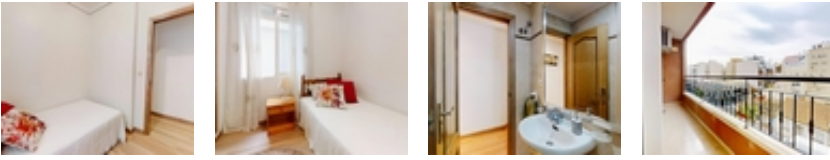

Ref. N:TE1039/12342

€ 185 000

- Bedrooms: 3
- Bathrooms : 2
- S: 73m²
- Design and Interior
 - built-in wardrobes
 - Furniture
- Territory
 - Elevator
- Distance
 - Beach:700 m. m.

Imagine coming home and feeling that you've found the perfect balance.~~