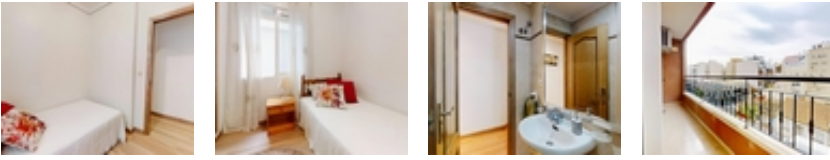

Ref. N:TMC2029.1/1641

€ 185 000

- Bedrooms: 3
- Bathrooms : 2
- S: 73m²
- Design and Interior
 - built-in wardrobes
 - Furniture
- Territory
 - Elevator
- Distance
 - Beach:700 m. m.

Imagine coming home and feeling that you've found the perfect balance.~~