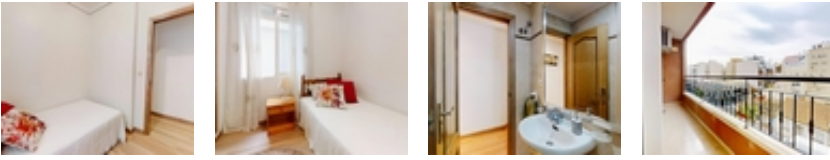

Ref. N:TMC2029/1641

€ 185 000

- Bedrooms: 3
- Bathrooms : 2
- S: 73m²
- Design and Interior
 - built-in wardrobes
 - Furniture
- Territory
 - Elevator
- Distance
 - Beach:700 m. m.

Imagine coming home and feeling that you've found the perfect balance.~~