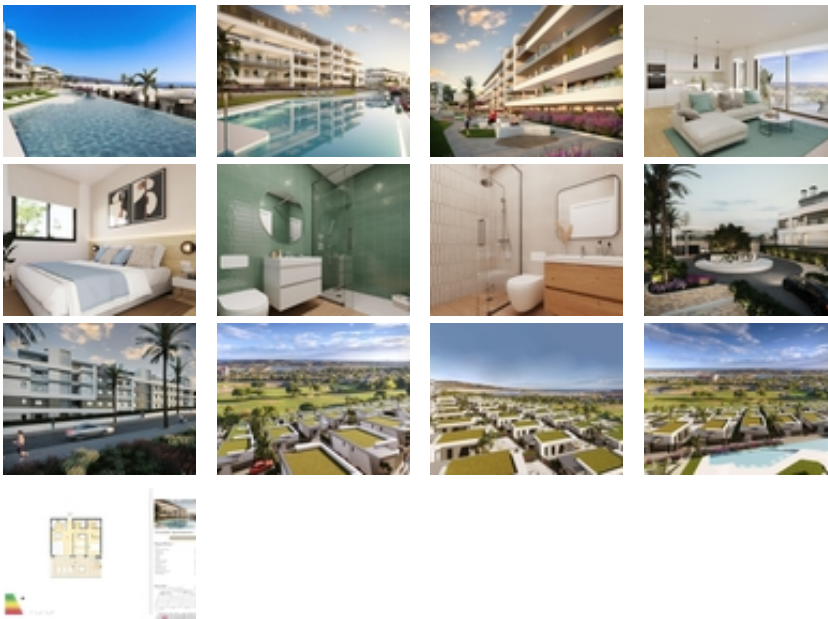

NEW BUILD RESIDENTIAL COMPLEX
NEAR MUTXAMEL

+34 966 932 436

+34 622 222 939

Ramon Gallud, 171, Torrevieja 03182

<http://www.talmarproperty.com/>

Ref. N:N7816/7515

€ 293 000

- Bedrooms: 2
- Bathrooms : 2
- S: 71m²
- Design and Interior
 - built-in wardrobes
- Layout and decoration
 - Storage room
- Territory
 - Elevator
 - Community Garden
 - Public swimming pool
- Distance
 - Beach:6 km. m.

NEW BUILD RESIDENTIAL COMPLEX NEAR MUTXAMEL~~Come and live in a complex in an area with a high quality of life, located on the Bonalba golf course with stunning sea views near Mutxamel, a short distance from the Alicante Airport, the city of Alicante and the beaches..~~Residential complex has 2 and 3 bedrooms apartments with large terraces, and 2, 3 and 4 bedrooms villas. A dream home where you will create the best memories of your life.~Exclusive homes