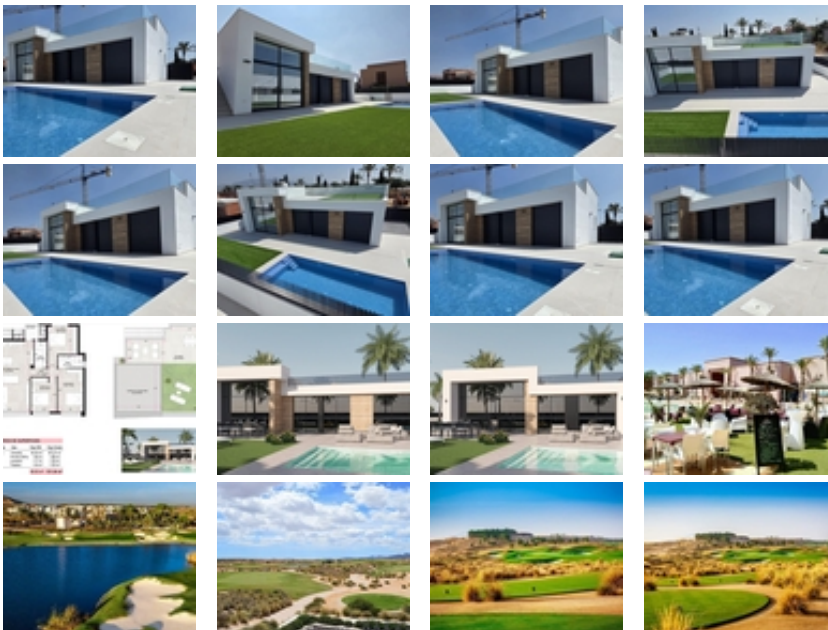

NEW BUILD VILLAS IN CONDADO DE ALHAMA GOLF COURSE

+34 966 932 436

+34 622 222 939

Ramon Gallud, 171, Torrevieja 03182

<http://www.talmarproperty.com/>

Ref. N:N8029/7515

€ 345 000

- Bedrooms: 3
- Bathrooms : 2
- S: 101m<sup>2</sup>
- Land: 331m<sup>2</sup>
- Design and Interior
  - built-in wardrobes
- Territory
  - Community Garden
- Distance
  - Beach:20 km. m.

NEW BUILD VILLAS IN CONDADO DE ALHAMA GOLF COURSE~~New build residential complex of villas in Condado de Alhama Golf Resort.~~Villas with 3 bedrooms, 2 bathrooms, open plan kitchen with living room, fitted wardrobes, terrace, private solarium and parking space in the garden.~~All villas include private swimming pool of 21 m2.~ ~INCLUDED in the price:~ ALLOCATED PARKING SPACE in the private garden. ~ SOLARIUM with outside staircase.~

BATHROOMS: the shower screens, vanities, mirrors and the LED lighting embedded in the false ceiling.-- KITCHEN: the extractor fan, the LED lighting embedded in the ceiling.-- AIR CONDITIONING pre-installed. -- BUILT-IN CABINETS are lined.-- ELECTRIC BLINDS.-- AEROTHERMIA system.-- WATER SOFTENER installation. -- CHARGING POINT for ELECTRIC & HYBRID VEHICLE installation.-- PRIVATE SWIMMING POOL.--Located into the private enclosed golf resort of Condado de Alhama, between Alhama de Murcia and Mazarrón.--Condado de Alhama Golf Resort is a fantastic Golf Resort with many facilities and services . A shopping centre, a sports centre, a variety of bars and restaurants, supermarkets and over 25 communal swimming pools and gardens.--Condado de Alhama Golf Resort has its own Jack Nicklaus designed golf course and is only 15 minutes from the beautiful beaches of Bolnuevo and Mazarrón.--Mazarrón has over 35 km of coastline, much of which is unspoilt coastline. Numerous beaches in the Bay of Mazarrón have been awarded the Blue Flag for their quality.--Condado de Alhama Golf Resort is only 20 minutes from the new Corvera International Airport.--