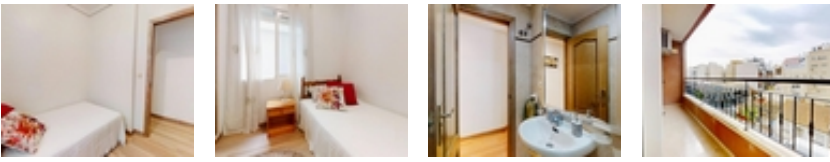

Ref. N:TMC2029.1/1641

€ 185 000

- Bedrooms: 3
- Bathrooms : 2
- S: 73m²
- Design and Interior
 - built-in wardrobes
 - Furniture
- Territory
 - Elevator
- Distance
 - Beach:700 m. m.

Imagine coming home and feeling that you've found the perfect balance.~~