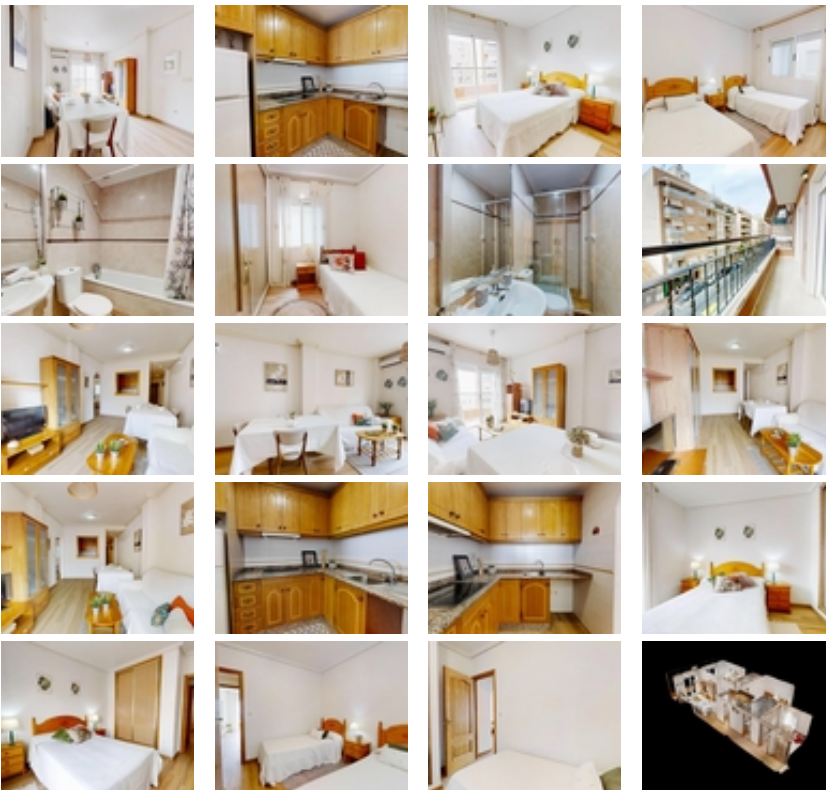

Ref. N:TMC2029.1/1641

€ 185 000

- Bedrooms: 3
- Bathrooms : 2
- S: 73m²
- Design and Interior
 - built-in wardrobes
 - Furniture
- Territory
 - Elevator
- Distance
 - Beach:700 m. m.

Imagine coming home and feeling that you've found the perfect balance.~~